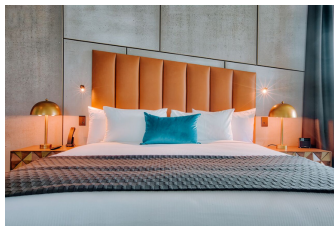

EATON HILL HOTEL FUNCTIONS SPECIAL RATE

KING ROOM
\$155

Eatons Hill Hotel provides the perfect option for visitors requiring overnight or multiple night accommodation.

With a selection of room types providing king beds, twin rooms, interconnecting & dual key room option, Eatons Hill Hotel would look forward to welcoming you.

FREE INCLUSIONS

- ✓ FREE WIFI
- ✓ FREE SECURE PARKING
- ✓ FREE DOMESTIC CALLS
- ✓ FREE FOXTEL PREMIUM

HOTEL FACILITIES

- 24hr Reception
- Heated Pool
- Gymnasium
- Hotel Bar, Lounge & Restaurant
- Wireless High Speed Internet
- Twin Rooms
- Interconnecting Rooms
- Conferencing & events facilities
- Accessible Rooms
- Woolworths & Retail Services

ROOM RATES

KING ROOM	\$155
KING DELUXE	\$185
CORNER SUITE	\$265
SKY PENTHOUSE	On Request

BOOKING ONLINE

1. Go to www.eatonshillhotel.com.au
2. Select your preferred dates & **BOOK NOW**
3. Enter the Rate Access Code- **EHS1**
4. Select your preferred room type
5. Complete the reservation details