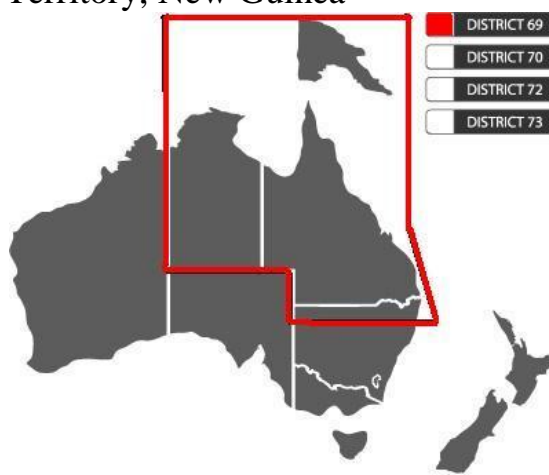

The Structure of Toastmasters International

- Members are the foundation of Toastmasters International
- 20 members = club
- 3 to 6 clubs = Area
- 3-7 Areas = Division
- 6 Divisions = District
- District 69 = 180+ clubs in Queensland, northern NSW, Northern Territory, New Guinea

- Region 12 consists of Australia, New Zealand, New Guinea and parts of Asia
- 14 Regions = the entire organisation.

The executive structure at club level ie President, VPE, VPM etc, is duplicated at each level of the organisation. At Area level, the leader is called an Area Governor. At Division level, the leader is called a Division Governor. At District level, the leader is called a District Governor. At International level, the leader is called a President.