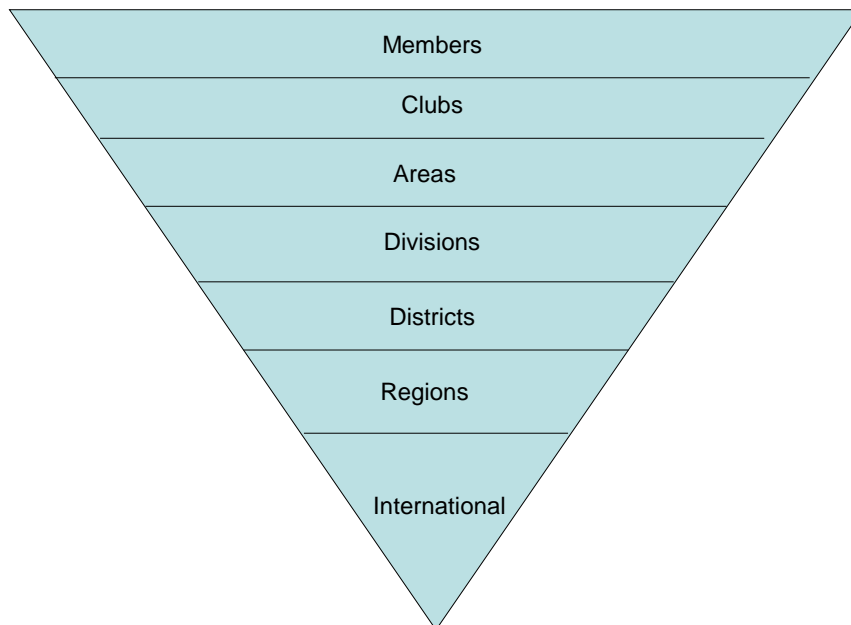

The Structure of Toastmasters International

- Members are the foundation of Toastmasters International
- 20 members = club
- 3 to 6 clubs = Area
- 3-7 Areas = Division
- 6 Divisions = District
- District 69 = 180+ clubs in Queensland, northern NSW, Northern Territory, New Guinea

- Region 12 consists of Australia, New Zealand, New Guinea and parts of Asia
- 14 Regions = the entire organisation.

The executive structure at club level ie President, VPE, VPM etc, is duplicated at each level of the organisation. At Area level, the leader is called an Area Governor. At Division level, the leader is called a Division Governor. At District level, the leader is called a District Governor. At International level, the leader is called a President.